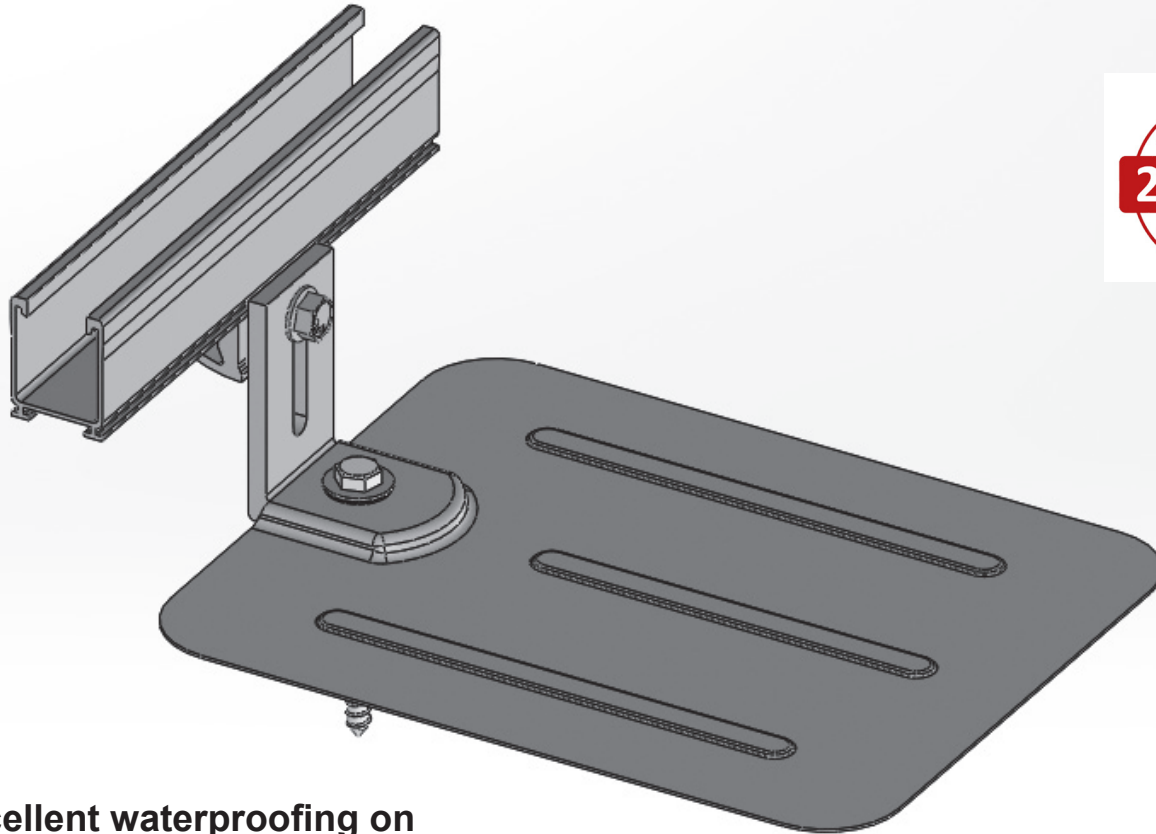

FLUSH MOUNT FLASHING

Composition Shingle Flashing for the L-Foot Mount

Excellent waterproofing on composition/asphalt shingle roofs at an economical price.

Black painted aluminum looks great on any roof

8-inch x 10-inch size with rounded corners will easily slide under shingles

Raised section diverts water around L-Foot

Stainless-steel and rubber sealing washers to fit 5/16-inch lag bolts are included

25-year warranty; 50-year expected life

Meets or exceeds roofing industry best practice

Fast, simple one bolt installation

Sold in boxes of 12 Flashings

Order appropriate lag bolts for roof thickness and pull out strength